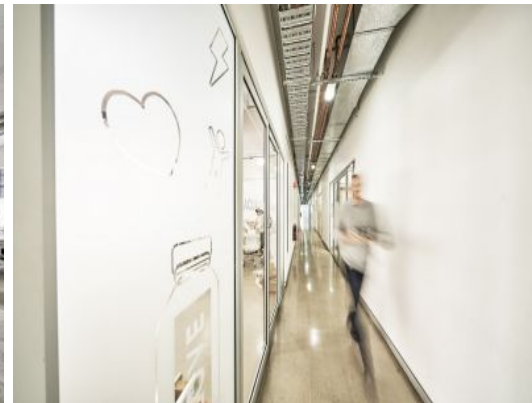

MERCER PROPERTY

19a Boundary Street Darlinghurst, NSW

19a Boundary Street; Offering Premium Creative Spaces In One Of Sydney's Most As

- Variety of creative suites available
- Unique and original warehouse features
- Polished finishes

Mercer Property is pleased to offer a variety of outstanding creative office spaces for lease in arguable one of the city fringes' most highly sought after commercial buildings.

Additional features include;