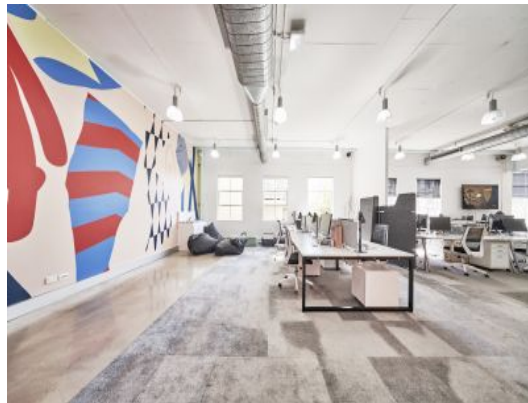

MERCER PROPERTY

19a Boundary Street Darlinghurst, NSW

19a Boundary Street; Offering Premium Creative Spaces In One Of Sydney's Most As

- Variety of creative suites available
- Unique and original warehouse features
- Polished finishes

Mercer Property is pleased to offer a variety of outstanding creative office spaces for lease in arguable one of the city fringes' most highly sought after commercial buildings.

Additional features include;